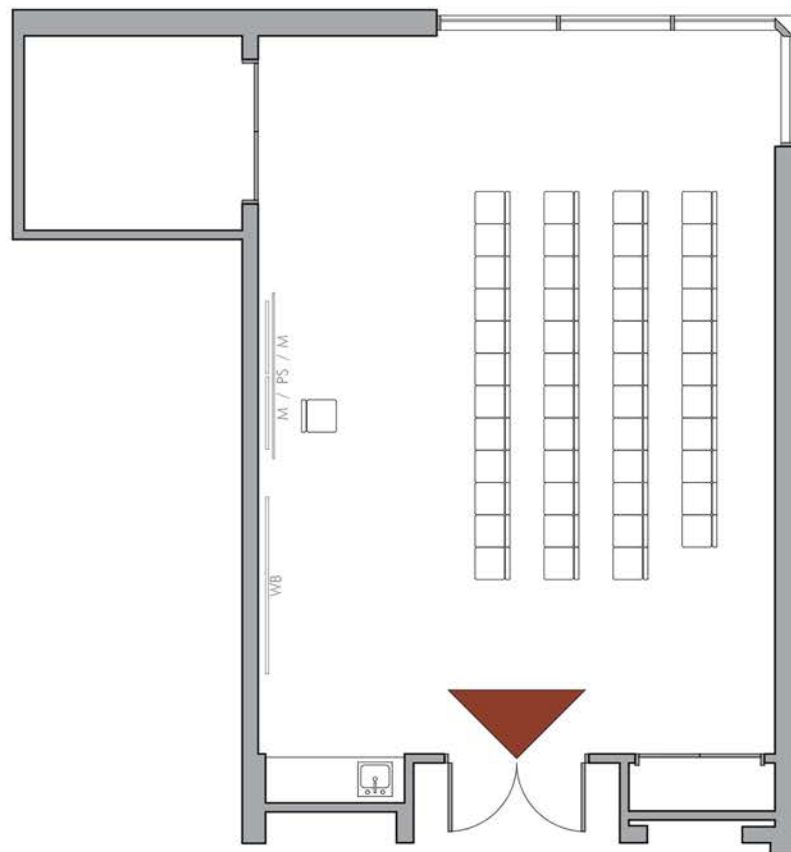

Rainier Beach Branch

9125 Rainier Ave. S.

Lecture Layout Capacity: 48

Max Occupancy: 48

— Projection screen / Whiteboard / Monitor

▲ Emergency exit; keep clear