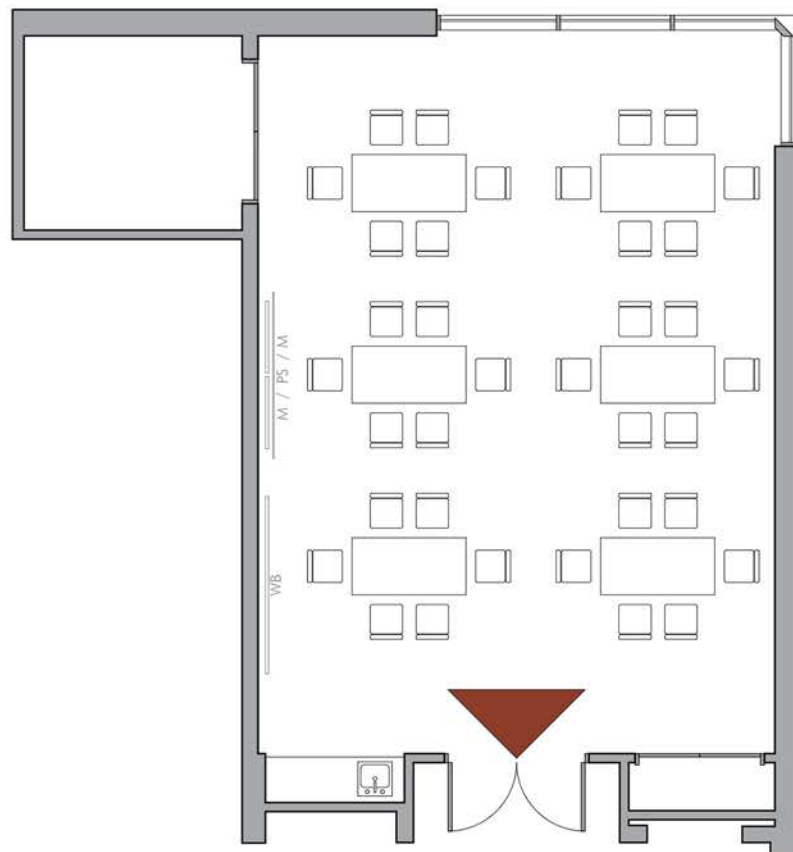

## Rainier Beach Branch

9125 Rainier Ave. S.

**Craft Layout Capacity: 36**

Max Occupancy: 48

— Projection screen / Whiteboard / Monitor

▲ Emergency exit; keep clear