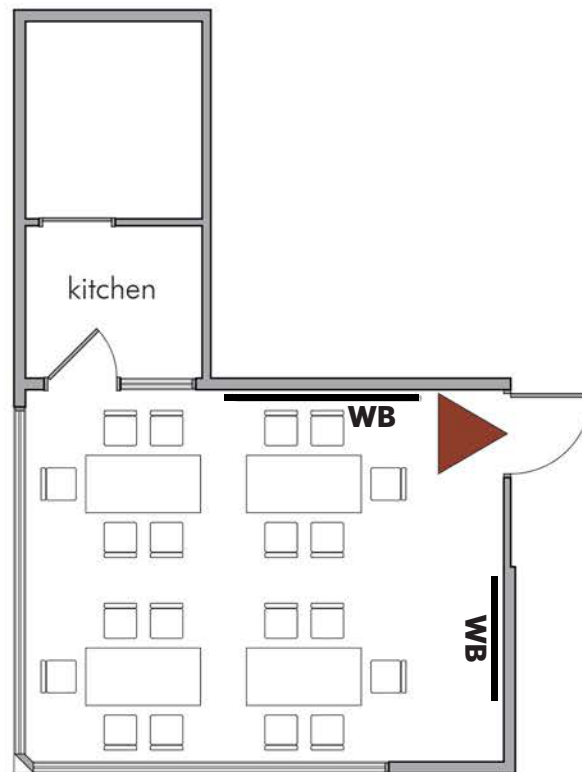

# Montlake Branch

2401 24th Ave. E.  
**Craft Layout Capacity: 20**

Max Occupancy: 48

 Emergency exit; keep clear

**WB** = White Board