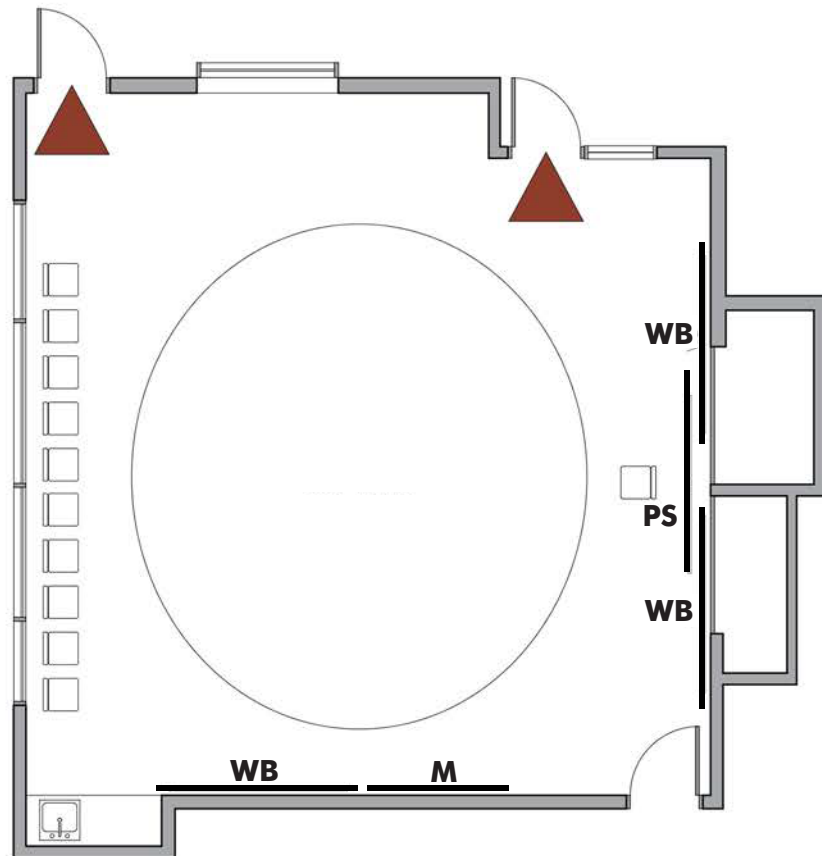

Greenwood Branch

8016 Greenwood Ave. N.
Story Time Layout Capacity: 64

Max Occupancy: 138

 Emergency exit; keep clear

WB = White Board
M = Monitor
PS = Projection Screen