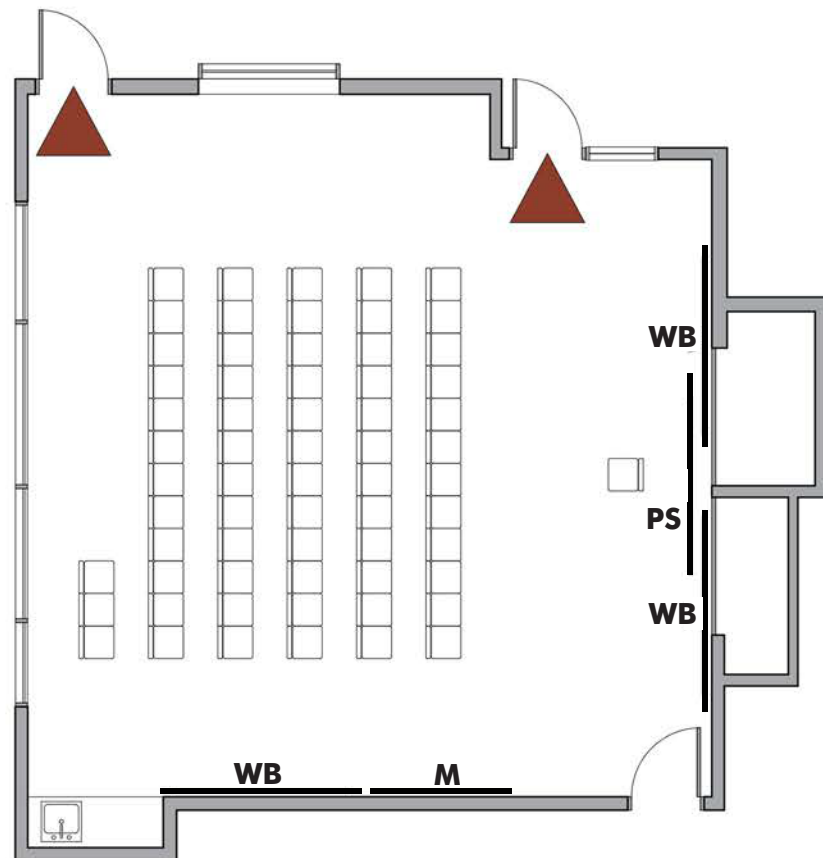

Greenwood Branch

8016 Greenwood Ave. N.
Lecture Layout Capacity: 64

Max Occupancy: 138

 Emergency exit; keep clear

WB = White Board
M = Monitor
PS = Projection Screen